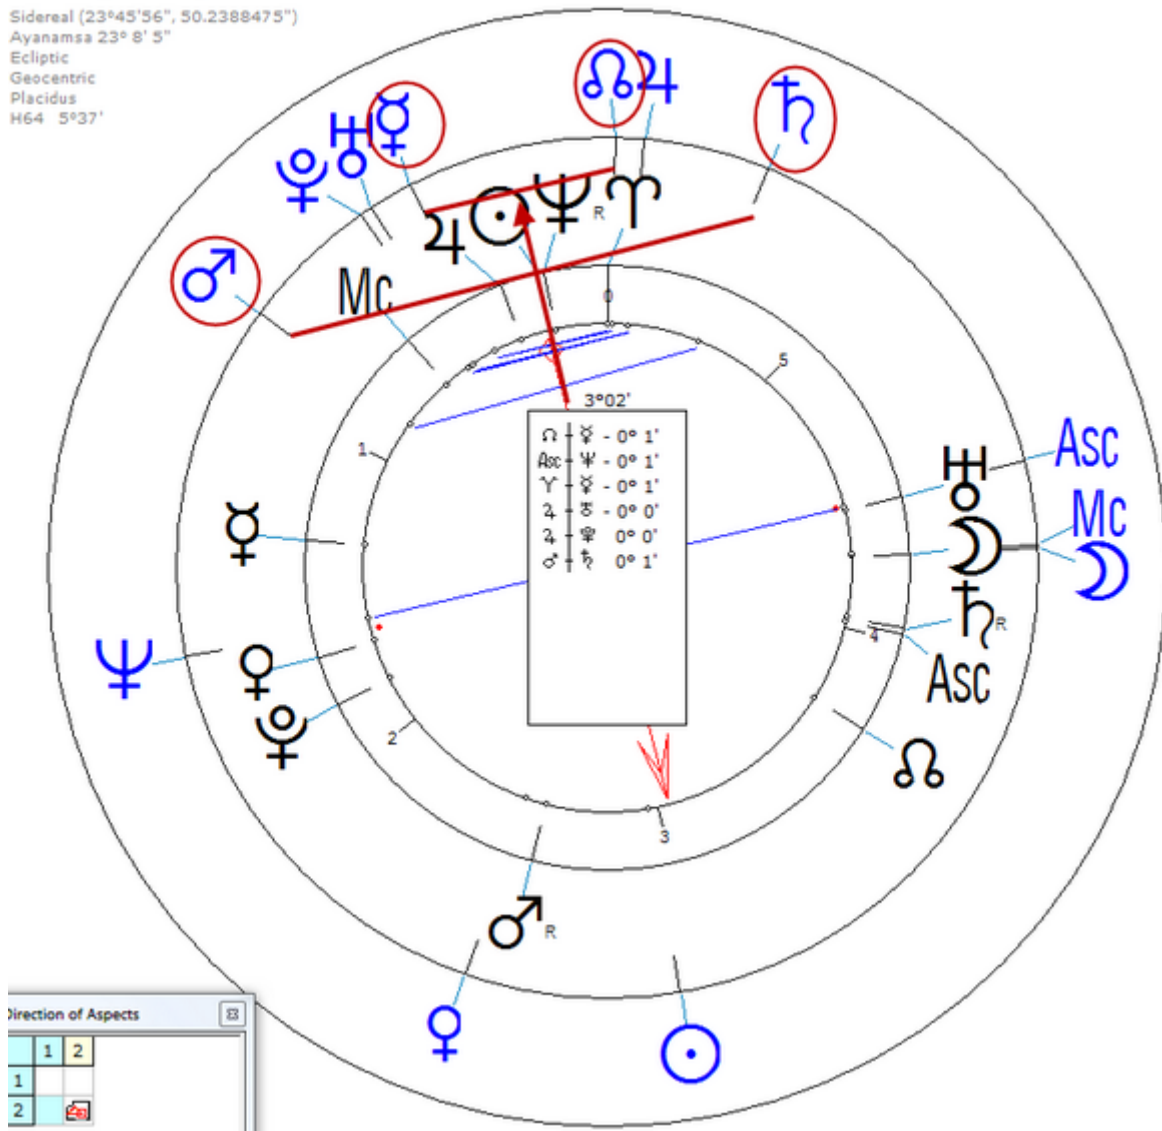

Ayanamsa 23° 8' 5"

Ecliptic

Geocentric

Placidus

H64 5°37'

Proust, Antonin

10 March 1832 at 14:30 (= 2:30 PM)Niort, France, 46n19, 0w27
French journalist, politician, artist, art critic, collector, and curator.
https://www.astro.com/astro-databank/Proust,_Antonin